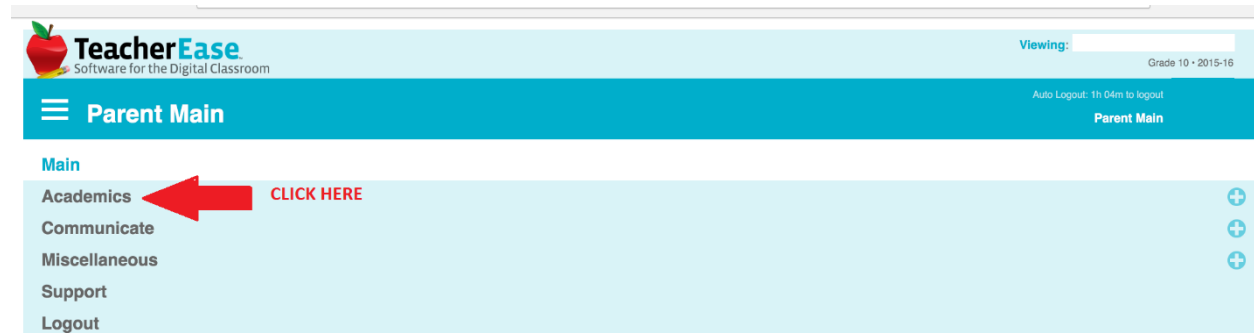

STEP 3: Click on Academics to access the drop down menu.