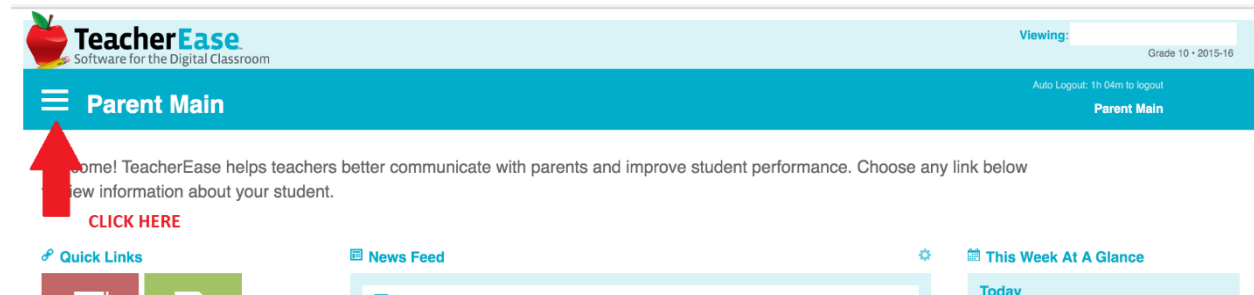

STEP 1: Login to your teacherease account utilizing either parent or student login information at www.teacherease.com

STEP 2: Click on the dropdown at the left of the page titled Parent Main. Then click on Course Registration as shown in the picture below: