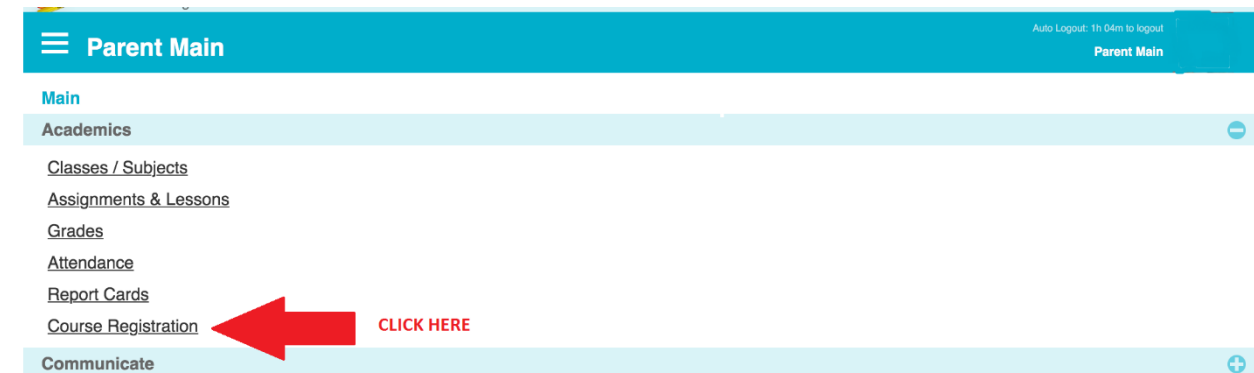

STEP 1: Login to your teacherease account utilizing either parent or student login information at www.teacherease.com

STEP 2: Click on the dropdown at the left of the page titled Parent Main. Then click on Course Registration as shown in the picture below:

STEP 3: Click on Academics to access the drop down menu.

STEP 4: Click on Course Registration and look for "Click here to register for courses."

CLASS REGISTRATION INSTRUCTIONS

Steps 5-8 may vary slightly depending upon what grade you are in. Different grade levels have different required courses.

STEP 5: Register for Elective Courses. Be sure not to register for a course you have already taken unless it is a class that can be taken multiple times. Classes that we offer that can be taken multiple times include: